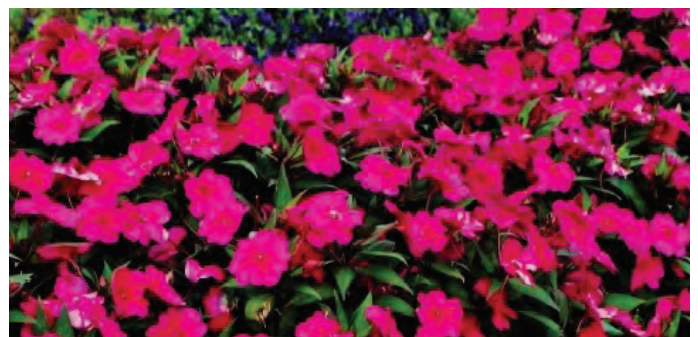

'Wild Child'